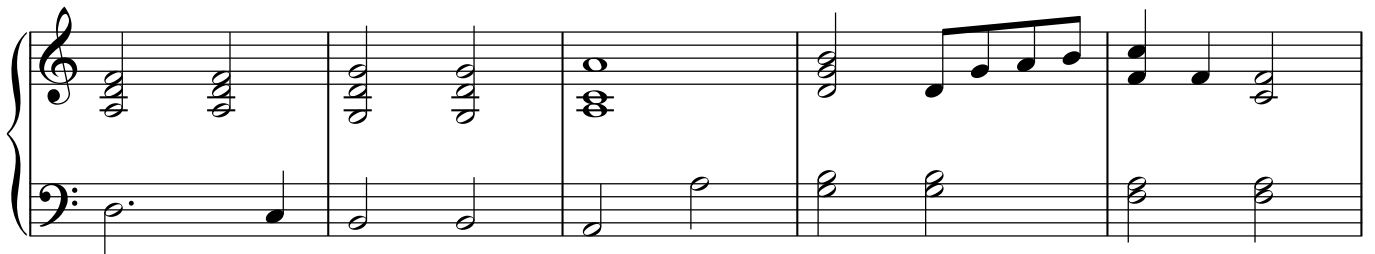

A NATURAL MINOR one octave

Scale

Play one-bar rhythms in 4/4 to this piano accompaniment – see suggestions below.

Scale harmonization by
Kathy and David Blackwell

Introduction

Scale starts

Suggested one-bar rhythms