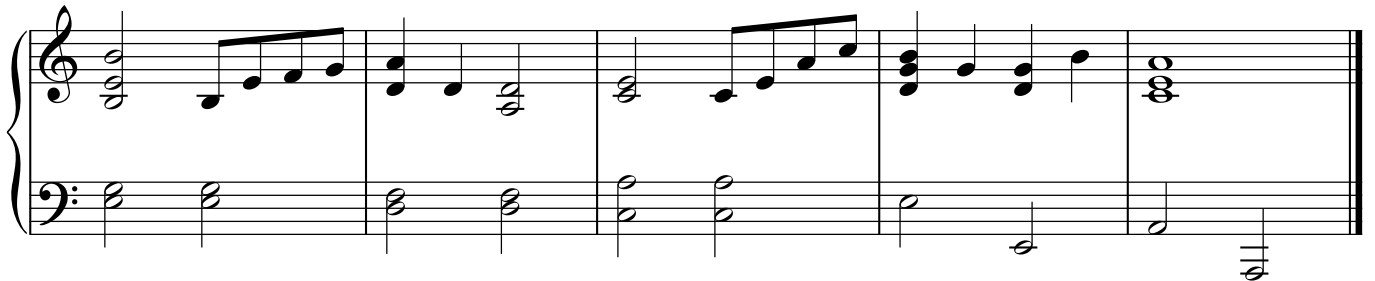

A NATURAL MINOR one octave

Scale

Play one-bar rhythms in 4/4 to this piano accompaniment – see suggestions below.

Scale harmonization by
Kathy and David Blackwell

Introduction

Scale starts

Suggested one-bar rhythms