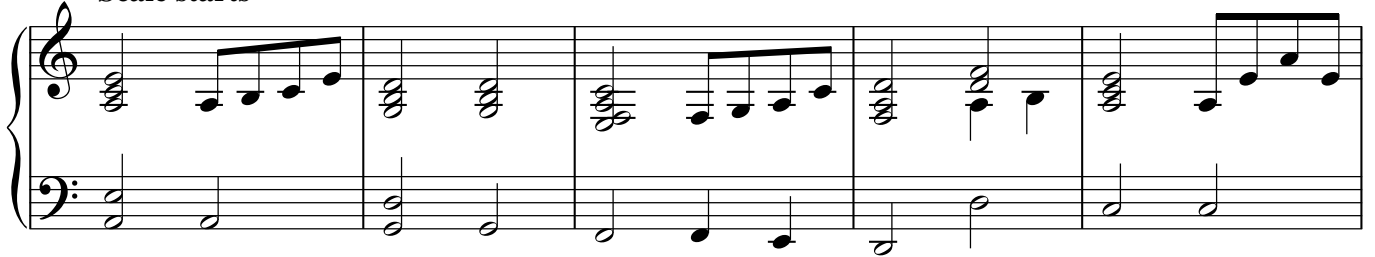

A NATURAL MINOR one octave

Scale

Play one-bar rhythms in 4/4 to this piano accompaniment – see suggestions below.

Scale harmonization by
Kathy and David Blackwell

Introduction

Scale starts

Suggested one-bar rhythms