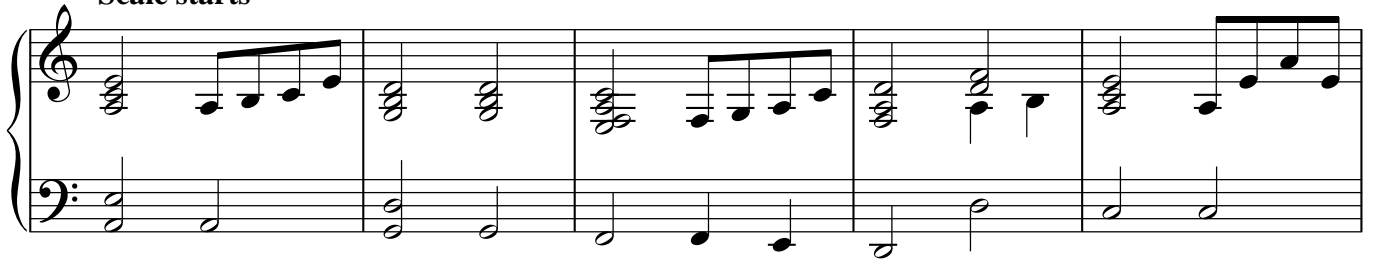

A NATURAL MINOR one octave

Scale

Play one-bar rhythms in 4/4 to this piano accompaniment – see suggestions below.

Scale harmonization by
Kathy and David Blackwell

Introduction

Scale starts

Suggested one-bar rhythms